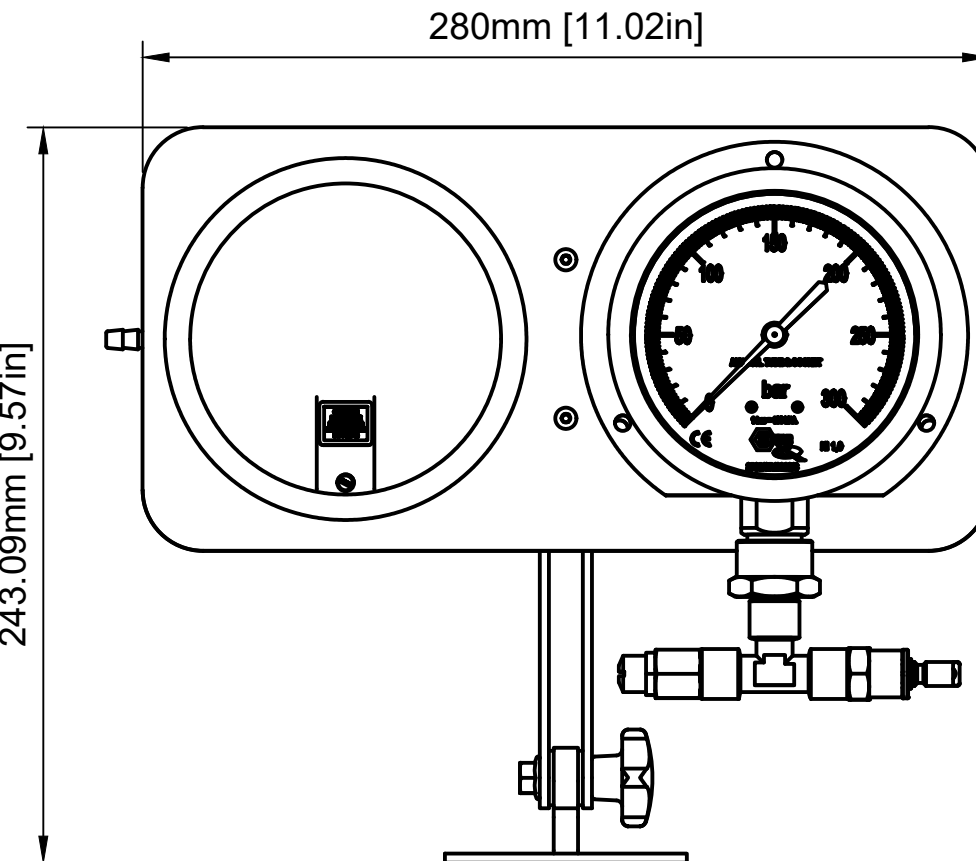

B

C

D

E

F

140mm [5.51in]

100mm [3.94in]

280mm [11.02in]

243.09mm [9.57in]

Dept.	Technical reference	Created by	Approved by
		Document type	Document status
		Title Desk mounted Resort Test bench	
		Rev.	Date of issue
		Sheet 1/1	

1 2 3 4 5 6 7 8