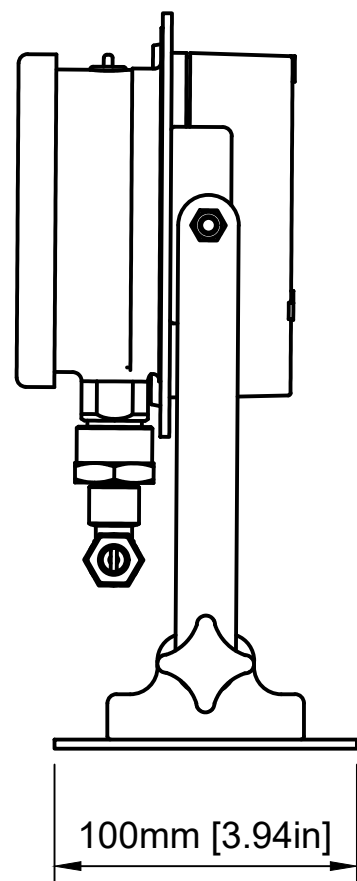

B

C

D

E

F

140mm [5.51in]

100mm [3.94in]

280mm [11.02in]

243.09mm [9.57in]

Dept.	Technical reference	Created by	Approved by
		Document type	Document status
		Title Desk mounted Resort Test bench	
		Rev.	Date of issue
		Sheet 1/1	

1 2 3 4 5 6 7 8