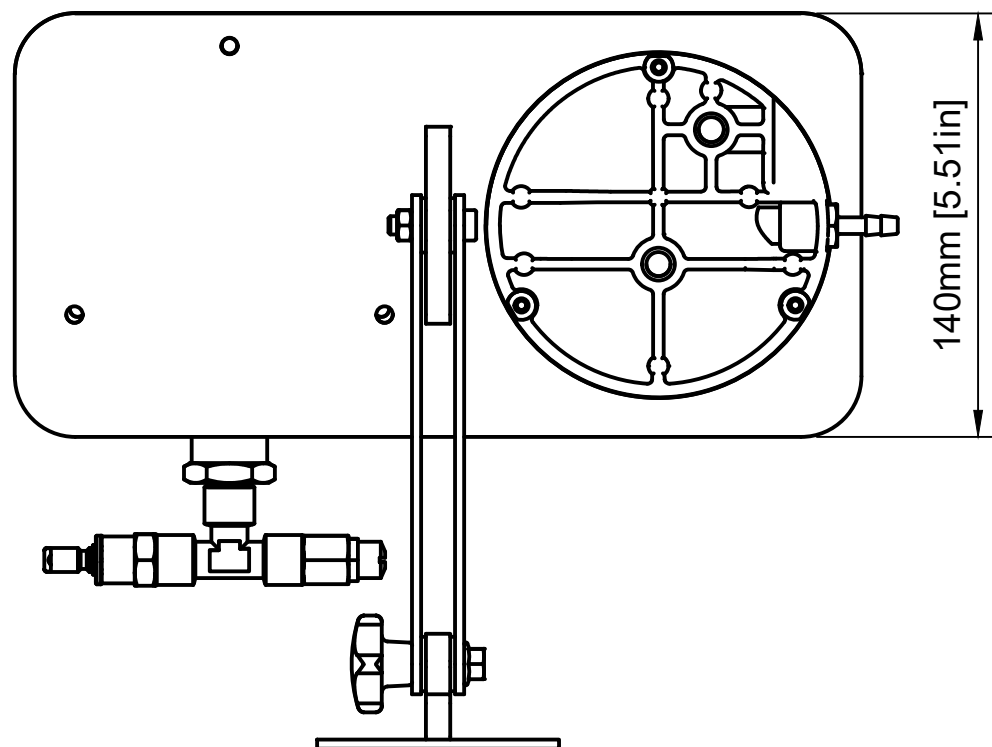

B

C

D

E

F

140mm [5.51in]

100mm [3.94in]

280mm [11.02in]

243.09mm [9.57in]

Dept.	Technical reference	Created by	Approved by
		Document type	Document status
		Title Desk mounted Resort Test bench	
		Rev.	Date of issue
		Sheet 1/1	

1 2 3 4 5 6 7 8